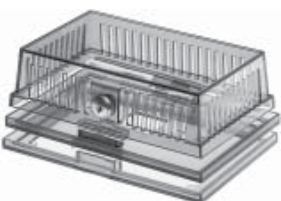

General,White-Rodgers,Barber Colman,
Honeywell,Robertshaw,Camstat,Penn
General,White-Rodgers,Barber Colman
Honeywell,Robertshaw,Camstat,Penn

WTG-B

WTG-UM1	9-3/8"	6-3/4"	3"	Metal	White	solid, hinged	
WTG-UM1DH	9-3/8"	6-3/4"	3"	Metal	White	solid, hinged	
WTG-UM1DOH	9-3/8"	6-3/4"	3"	Metal	White	solid, hinged	
WTG-UM1DOWR	9-3/8"	6-3/4"	3"	Metal	White	solid, hinged	
WTG-UM10H	9-3/8"	6-3/4"	3"	Metal	White	solid, hinged	
WTG-UM1SDH	9-3/8"	6-3/4"	3"	Metal	White	solid, hinged	
WTG-UO2	8-1/8"	4-5/8"	3-5/8"	Plastic	Opaque	solid + ring	
WTG-UWM	6-3/4"	4-1/4"	3-9/16"	Metal	Beige	ring	
WTG-UWM1	9-3/8"	6-3/4"	3"	Metal	White	ring, hinged	
WTG-UWM1DH	9-3/8"	6-3/4"	3"	Metal	White	ring, hinged	
WTG-UWM1DOH	9-3/8"	6-3/4"	3"	Metal	White	ring, hinged	
WTG-UWM1DOWR	9-3/8"	6-3/4"	3"	Metal	White	ring, hinged	
WTG-UWM10H	9-3/8"	6-3/4"	3"	Metal	White	ring, hinged	
WTG-UWM1SDH	9-3/8"	6-3/4"	3"	Metal	White	ring, hinged	
WTG-DB	4-1/8"	7-1/16"	2-1/4"	Plastic	Bronze	solid + ring	
WTG-DK	4-1/8"	7-1/16"	2-1/4"	Plastic	Clear	solid + ring	
WTG-DK1	4-1/8"	7-1/16"	2-1/4"	Plastic	Clear	solid + ring	
WTG-DO	4-1/8"	7-1/16"	2-1/4"	Plastic	Opaque	solid + ring	

Honeywell T7300 series
Honeywell T7300 series, w/Display Opening
Honeywell T7300 series, w/Override/Display Opening
White Rodgers IF90 Series, w/Override/Display Opening
Honeywell T7300 series, w/Override Opening
Honeywell T7400 series, w/Display Opening

WTG-EB

w/Override Opening

WTG-DK

WTG-DB

WTG-DO

WTG-UM

WTG-54VLW

WTG-O